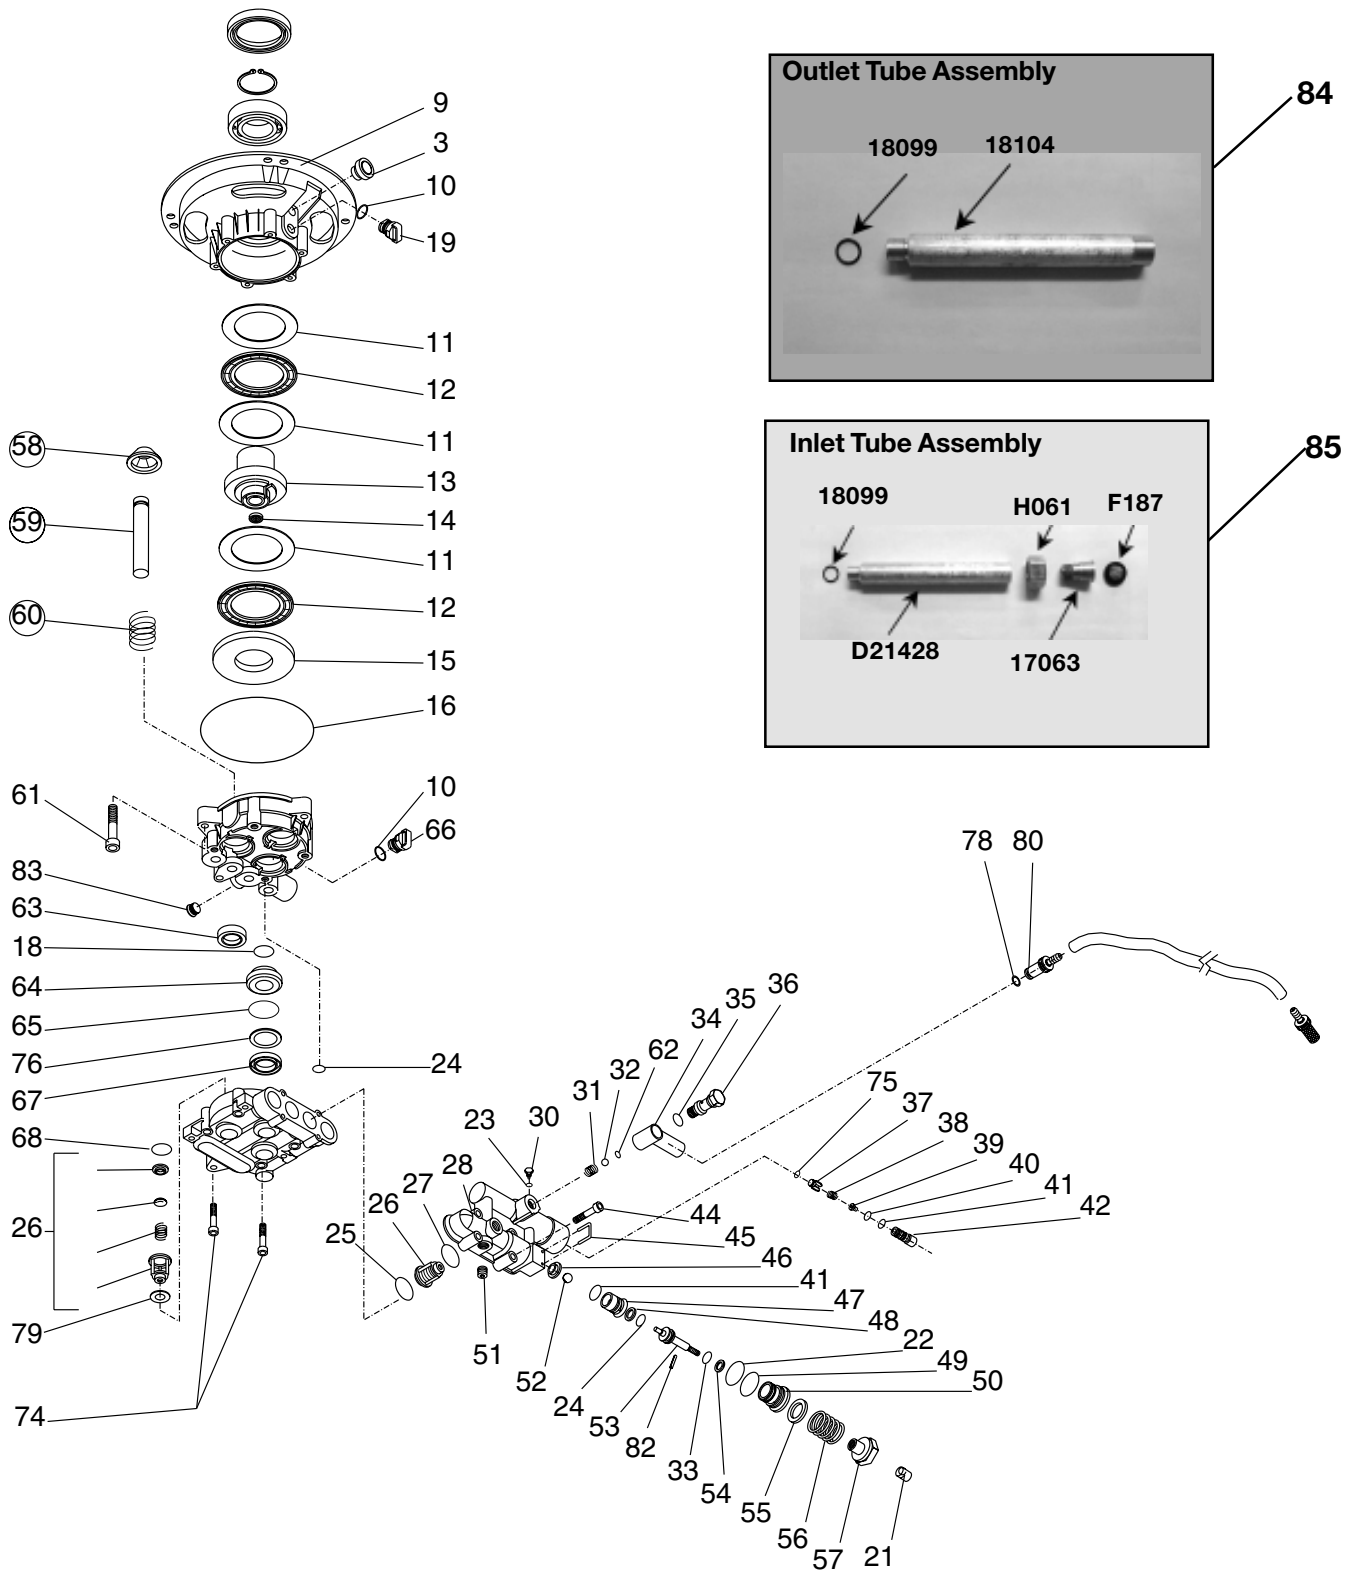

# PK18105 - PUMP, FAIP - PARTS LIST

Key#	Part #	Description	Key#	Part #	Description
3	FA-57015402	Vented Valve Assy	48	#	Back Ring for O-Ring
10	FA-15065600	O-Ring	49	#	O-Ring
11	#	Disc Bearing	50	#	By-Pass Body Valve
12	#	Needle Bearing	51	#	Plug 1/8
13	#	Wobble Plate	52	#	Stainless Steel Ball 7mm
14	#	Cap	53	#	By-Pass Piston
15	#	Disc Bearing	54	#	Back Ring
16	FA-15024000	O-Ring	55	#	Spacer
18	FA-15001500	O-Ring	56	#	Pressure Regulator
19	FA-57137400	Oil Fill Cap			Spring
21	#	Screw STEI M5x6	57	#	Pressure Regulator
22	FA-15000900	O-Ring			Nut
23	FA-15062400	O-Ring	58	#	Ring
24	FA-15000100	O-Ring	59	#	Piston
25	#	O-Ring	60	#	Spring
26	#	Valve Assembly	61	FA-10200400	Screw TCEI M6X30
27	FA-15060500	O-Ring	62	#	O-Ring
28	FA-23732300	Manifold	63	FA-15202400	Oil Seal
30	#	Screw	64	FA-52038801	Brass Bushing
31	#	Chemical Spring	65	FA-15001800	O-Ring
32	#	Stainless Steel Ball 3/16	66	FA-57137400	Oil Fill Cap
33	#	O-Ring	67	FA-15501800	High Pressure Seal
34	FA-52036700	Chemical Elbow	68	#	O-Ring
35	FA-15000600	O-Ring	74	FA-10204100	Screw TCEI M6X35
36	FA-50139700	Brass Screw	75	#	O-Ring
37	#	No Return Valve	76	FA-52069301	Washer
38	#	Spring	78	FA-15000300	O-Ring
39	#	Injector Nozzle	79	FA-52068500	Washer
40	#	O-Ring	80	FA-52036800	Clutch for Chemical
41	#	O-Ring			Elbow
42	#	Injector Nipple	82	#	Pin
44	FA-10205200	Screw TCEI M5X30	83	17658	Thermal Relief
45	#	By-Pass Pin	84	18242	Kit, Outlet Extention Tube
46	#	Valve Plate Seat	85	18243	Kit, Inlet Extention Tube
47	#	Valve Seat			

### FA-YKI57015402 Oil Seal Kit:

Includes key #'s 3,10,16,18,19,63,66 (1 each)

## FA-50381300 Injector Repair Kit:

Includes key #'s 31,32,35,62 (1 each)

## General Information:

- Built-in unloader
- 15W50 synthetic oil - 4 oz.
- Pump kit contains: 18048 pump  
15231 chemical hose  
17658 thermal relief valve  
15294 key  
16330 plastic cap